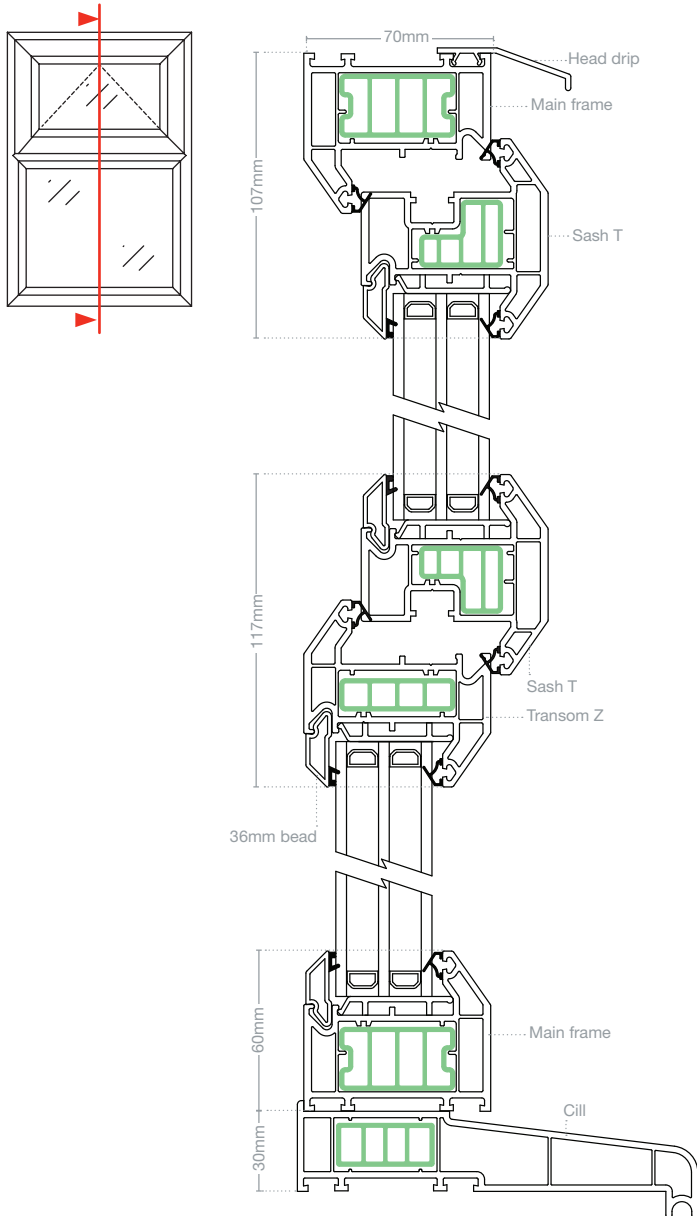

Product specification Logik casement windows

LOGIK STANDARD CASEMENT TRIPLE GLAZED OUTWARD OPENING, INTERNALLY GLAZED

Profiles

- Eurocell **logik** 70mm system
- Standard outer frame

Reinforcements

- PVC-U Thermal Inserts

Cill options

Standard: 85mm (130mm*), 150mm (195mm*) and 180mm (225mm*)

* When used with cill extender

Accreditations

- Eurocell **logik** profile system is BBA certified
- BS EN 12608, BS 7412, BS 6375, BS 7950

Min / max sizes

If the windows are to be manufactured are outside these sizes, please consult Eurocell's technical department.

System	Width (mm)	Height (mm)
Casement windows (top hung) Espag	Max: 1200 Min: 320	Max: 1350 Min: 375
Casement windows (side hung)	Max: 750 Min: 400	Max: 1500 Min: 320
All fixed sizes (fixed)	Max: 3000	Max: 2400 (combined width & height 5400)