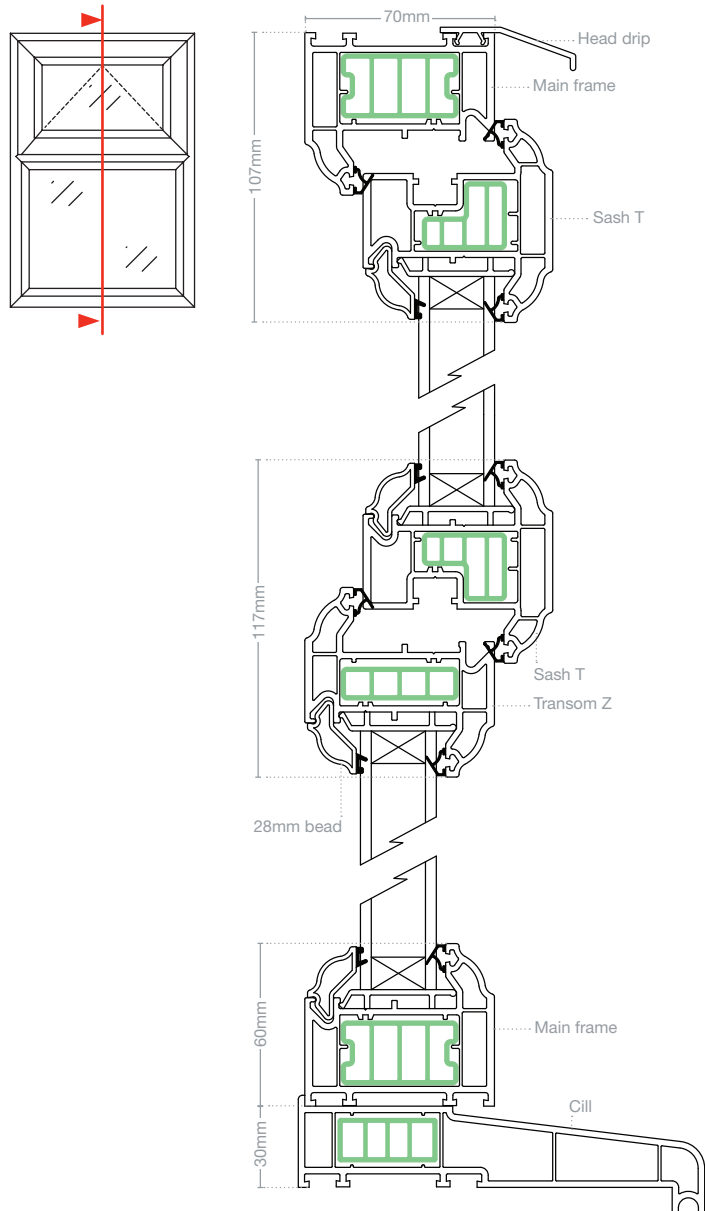

# Product specification Logik casement windows

## LOGIK STANDARD CASEMENT DOUBLE GLAZED OUTWARD OPENING, INTERNALLY GLAZED

### Profiles

- Eurocell **logik** 70mm system
- Standard outer frame